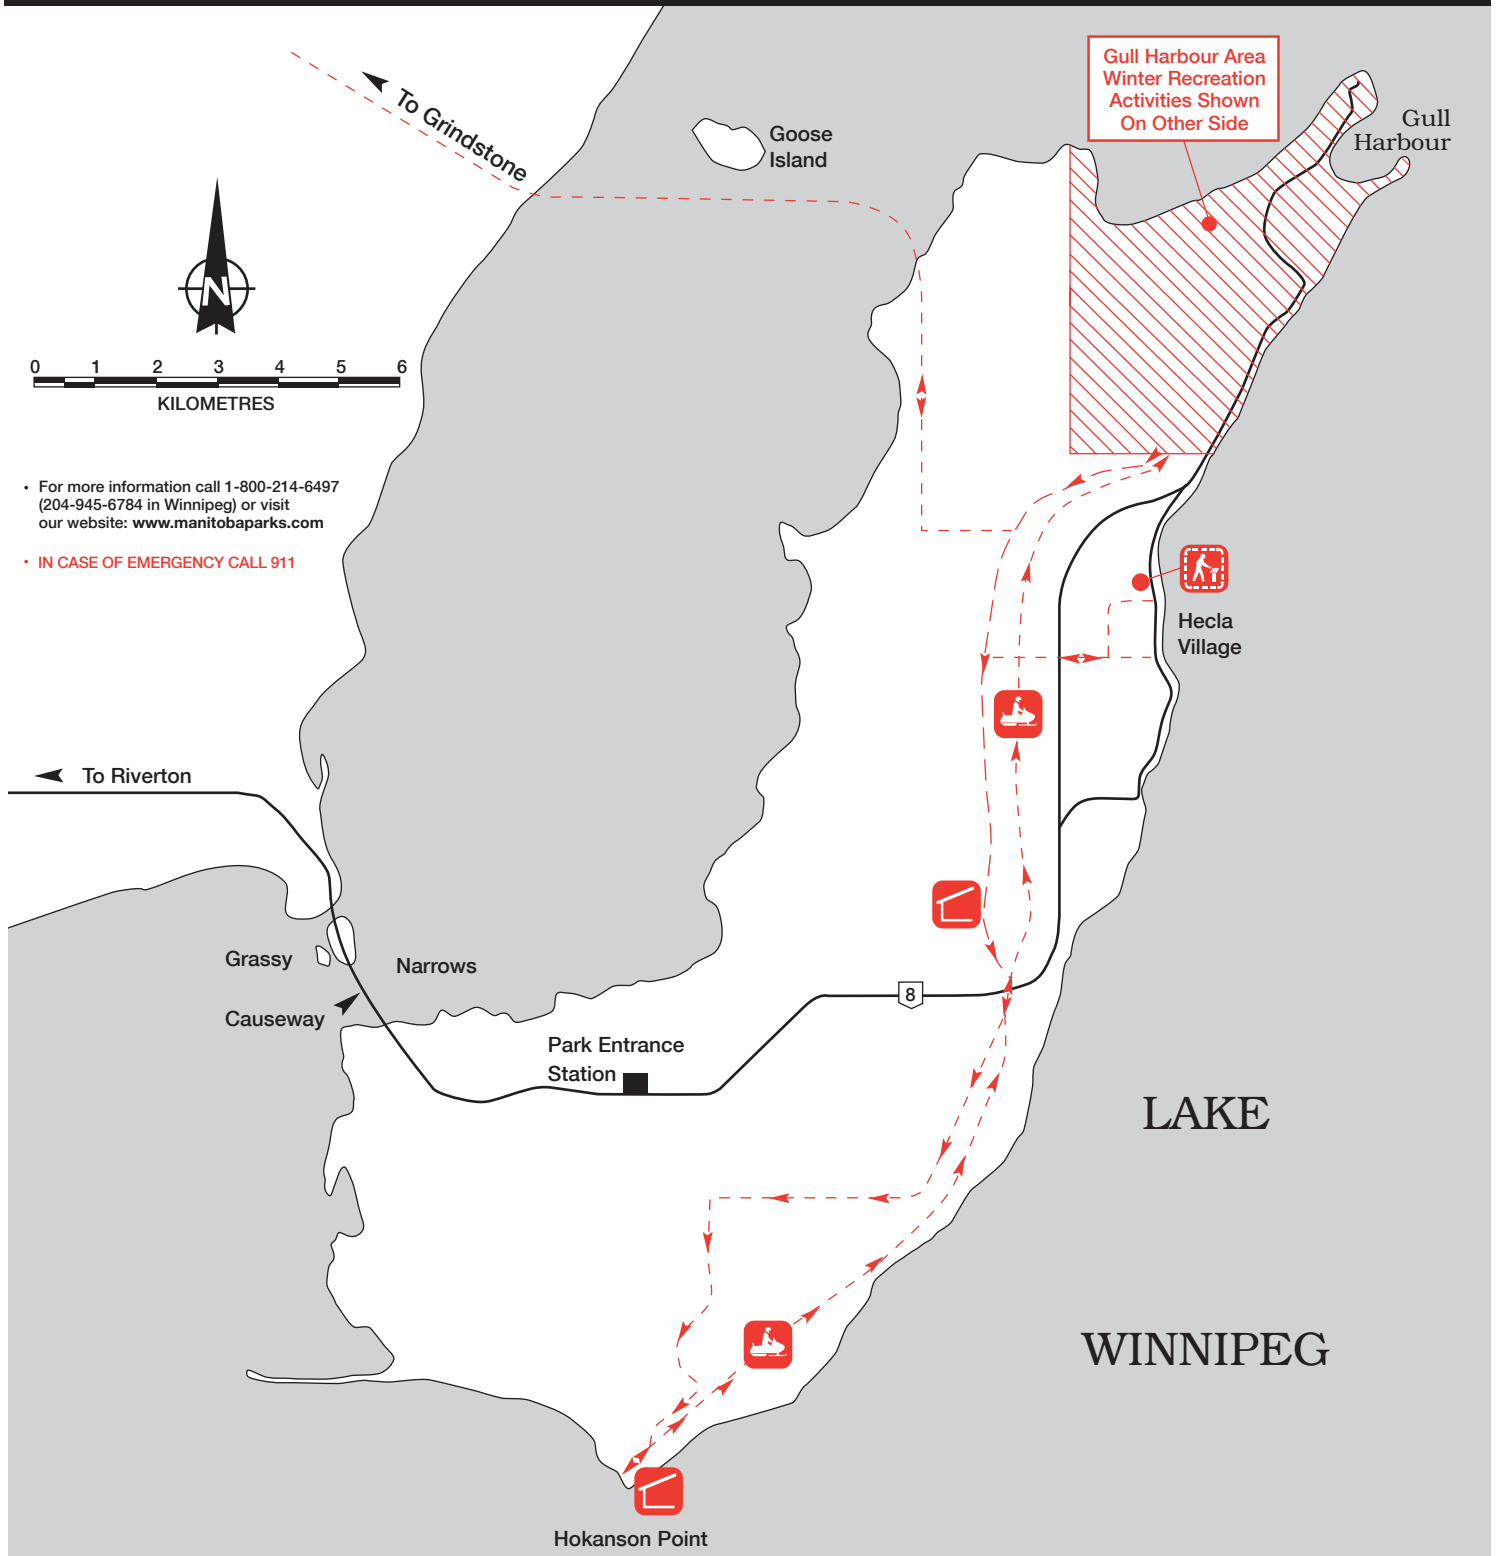

Hecla / Grindstone Winter Activities

Hecla / Grindstone
Provincial Park

LEGEND

SELF-GUIDING TRAIL (1km)

SNOWMOBILE TRAIL

WARMING SHELTER

Gull Harbour Area Winter Activities

Hecla / Grindstone
Provincial Park