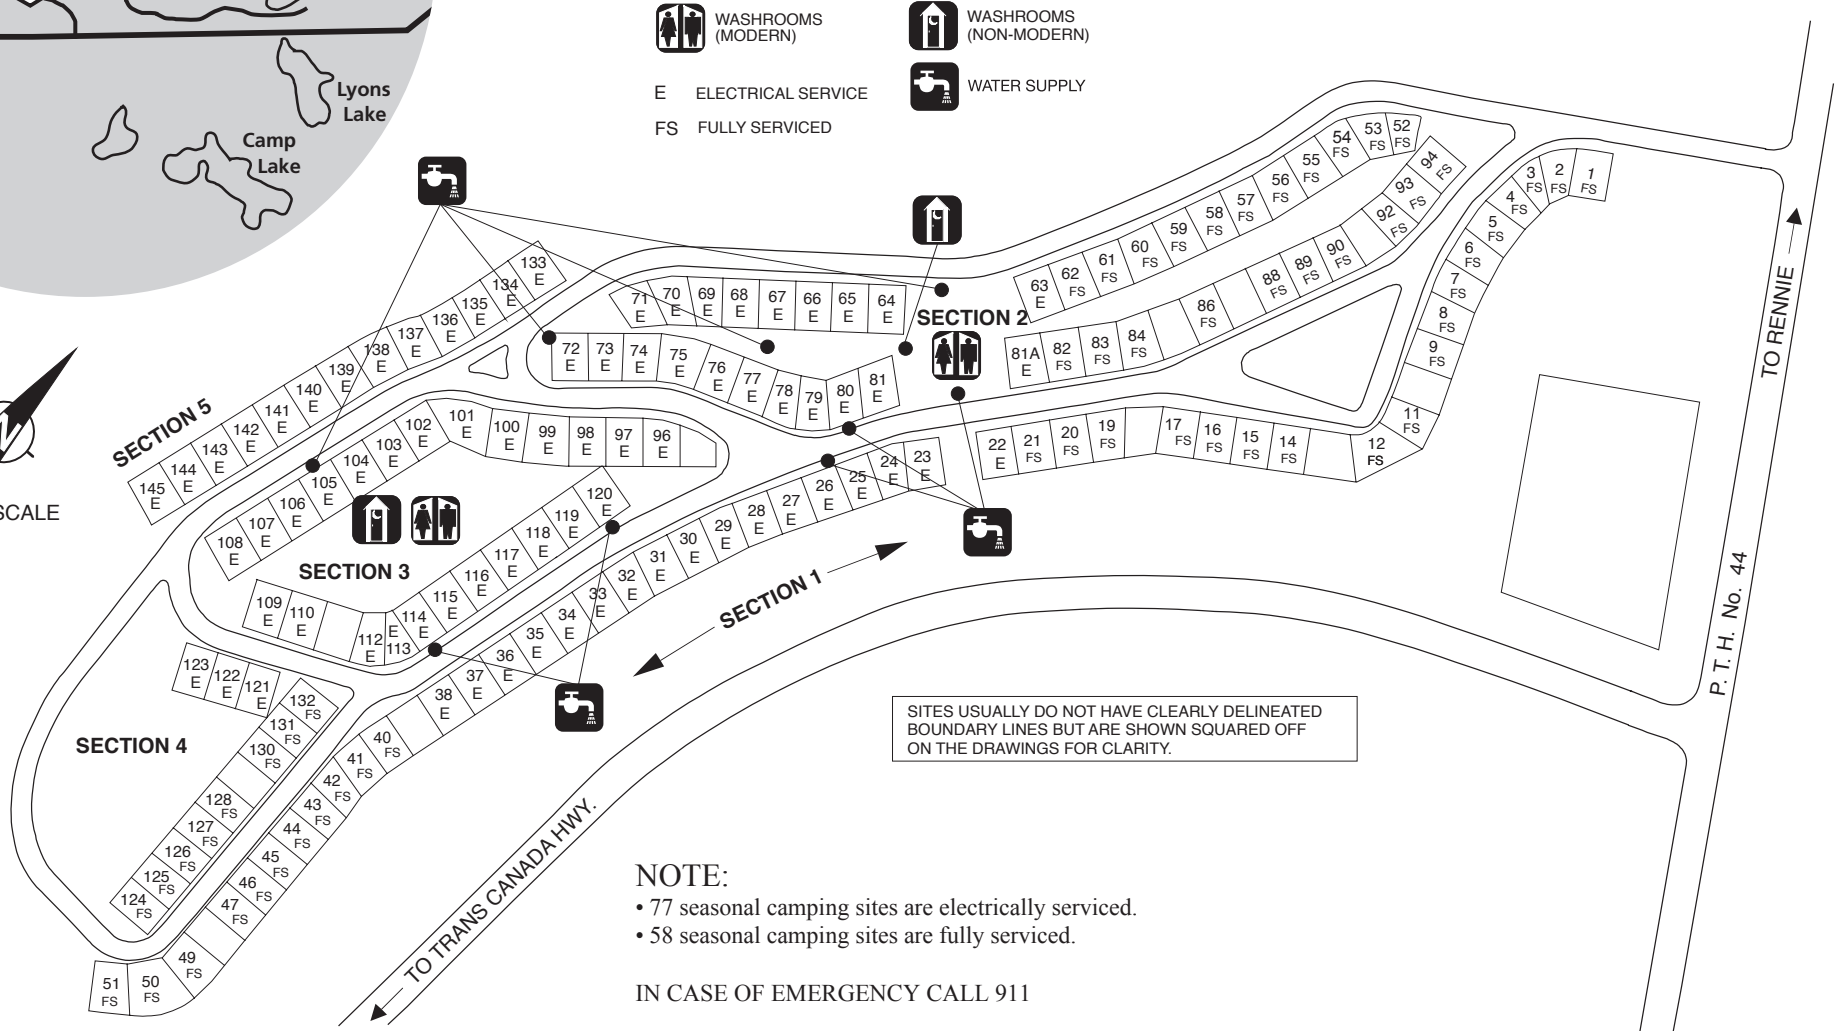

West Hawk Trailer Village

Whiteshell
Provincial Park

Seasonal Camping Sites

LEGEND

WASHROOMS
(MODERN)

WASHROOMS
(NON-MODERN)

E ELECTRICAL SERVICE

WATER SUPPLY

FS FULLY SERVICED

NOT TO SCALE

NOTE:

- 77 seasonal camping sites are electrically serviced.
- 58 seasonal camping sites are fully serviced.

IN CASE OF EMERGENCY CALL 911