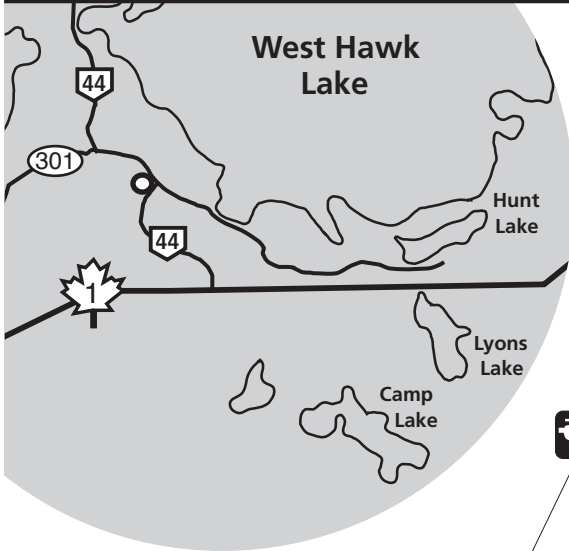

West Hawk Trailer Village

Whiteshell
Provincial Park

Seasonal Camping Sites

LEGEND

WASHROOMS
(MODERN)

WASHROOMS
(NON-MODERN)

E ELECTRICAL SERVICE

WATER SUPPLY