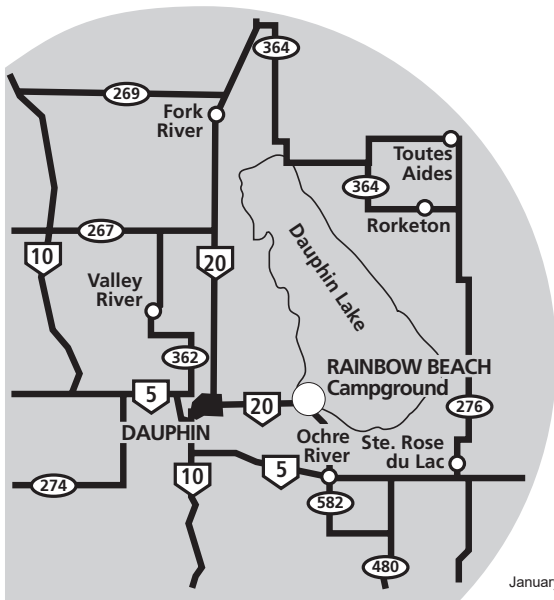

# Rainbow Beach Seasonal Camping Sites

Rainbow Beach  
Provincial Park

**NOTE:**  
• 36 seasonal camping sites are electrically serviced  
IN CASE OF EMERGENCY CALL 911

January 2025

## LEGEND

- |                               |                |                         |                          |                      |
|-------------------------------|----------------|-------------------------|--------------------------|----------------------|
| DISABILITY ACCESSIBLE         | PARK OFFICE    | PLAYGROUND              | TRAILER SANITARY STATION | E ELECTRICAL SERVICE |
| BEACH / UNSUPERVISED SWIMMING | PARKING        | REFUSE DISPOSAL         | WASHROOMS (MODERN)       |                      |
| FIREWOOD                      | PICNIC SHELTER | SHOWERS (COIN OPERATED) | WATER SUPPLY             |                      |