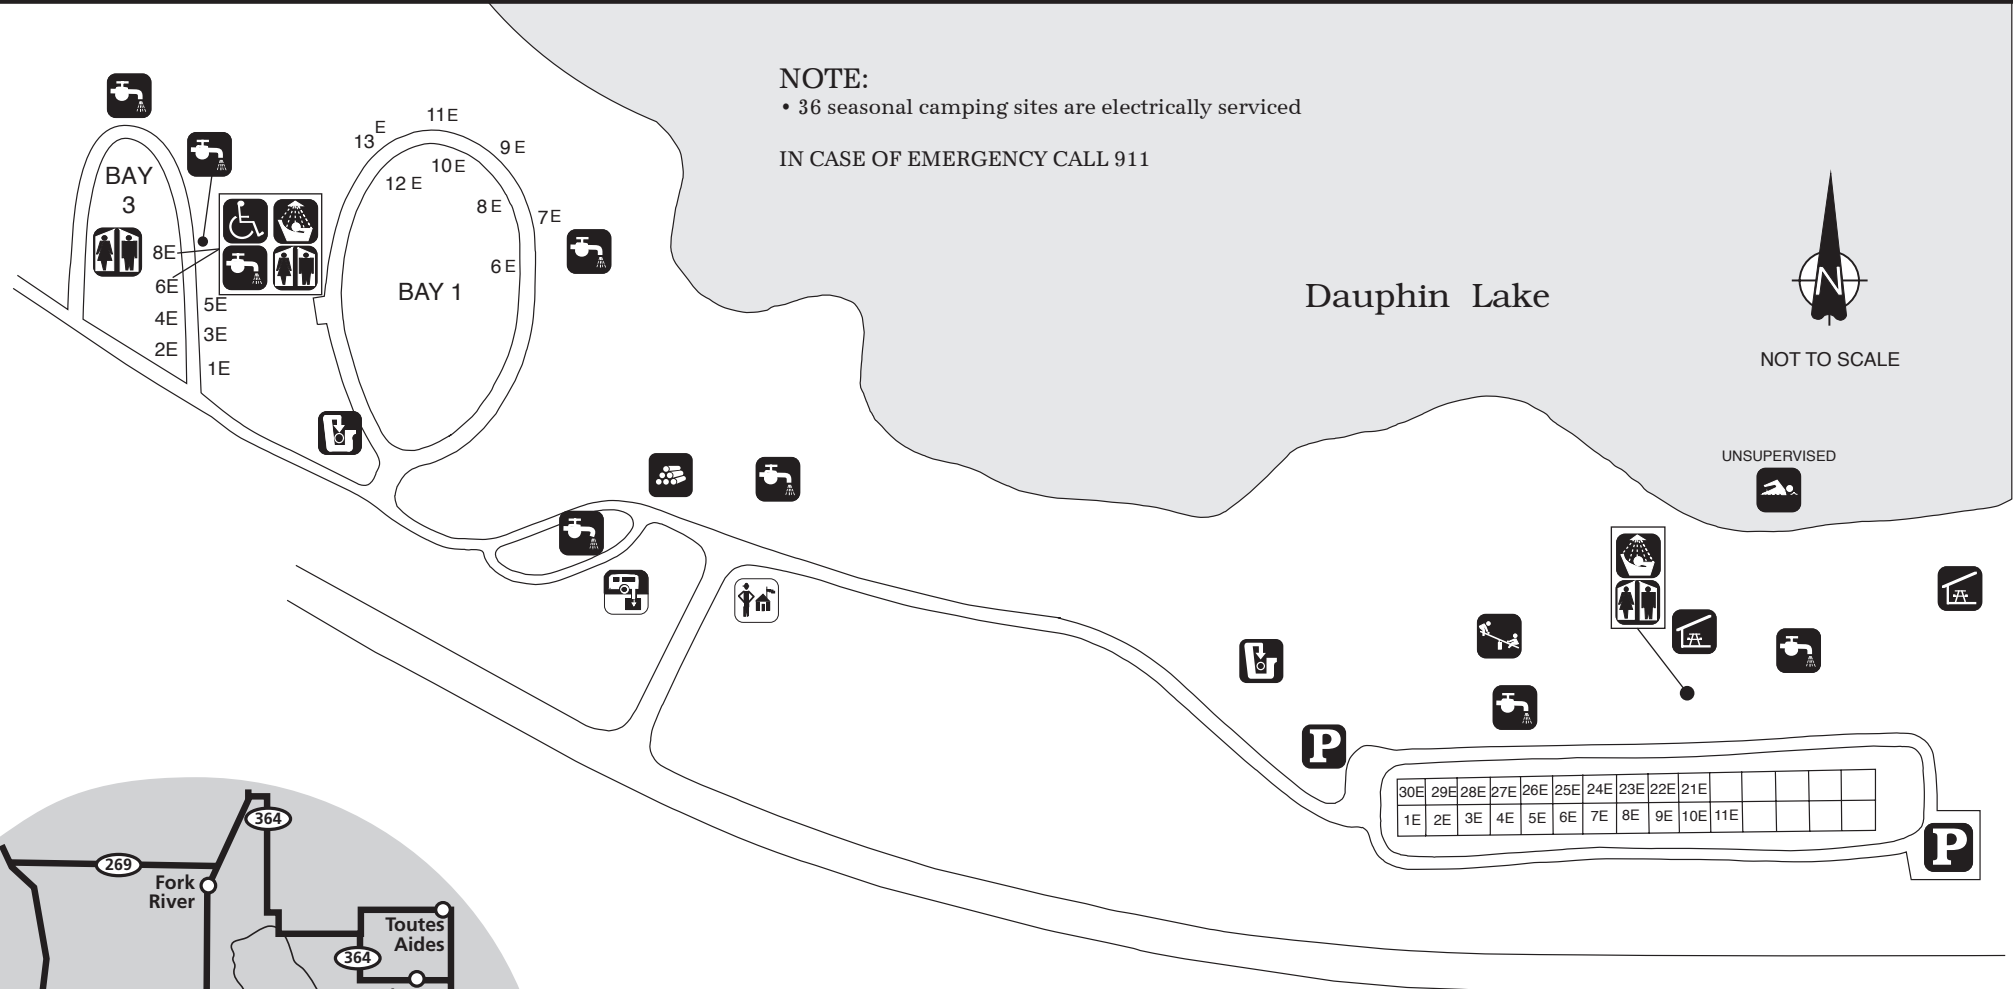

# Rainbow Beach Seasonal Camping Sites

Rainbow Beach  
Provincial Park

**NOTE:**  
• 36 seasonal camping sites are electrically serviced  
IN CASE OF EMERGENCY CALL 911

January 2025

## LEGEND

- |                               |                |                         |                          |                      |
|-------------------------------|----------------|-------------------------|--------------------------|----------------------|
| DISABILITY ACCESSIBLE         | PARK OFFICE    | PLAYGROUND              | TRAILER SANITARY STATION | E ELECTRICAL SERVICE |
| BEACH / UNSUPERVISED SWIMMING | PARKING        | REFUSE DISPOSAL         | WASHROOMS (MODERN)       |                      |
| FIREWOOD                      | PICNIC SHELTER | SHOWERS (COIN OPERATED) | WATER SUPPLY             |                      |