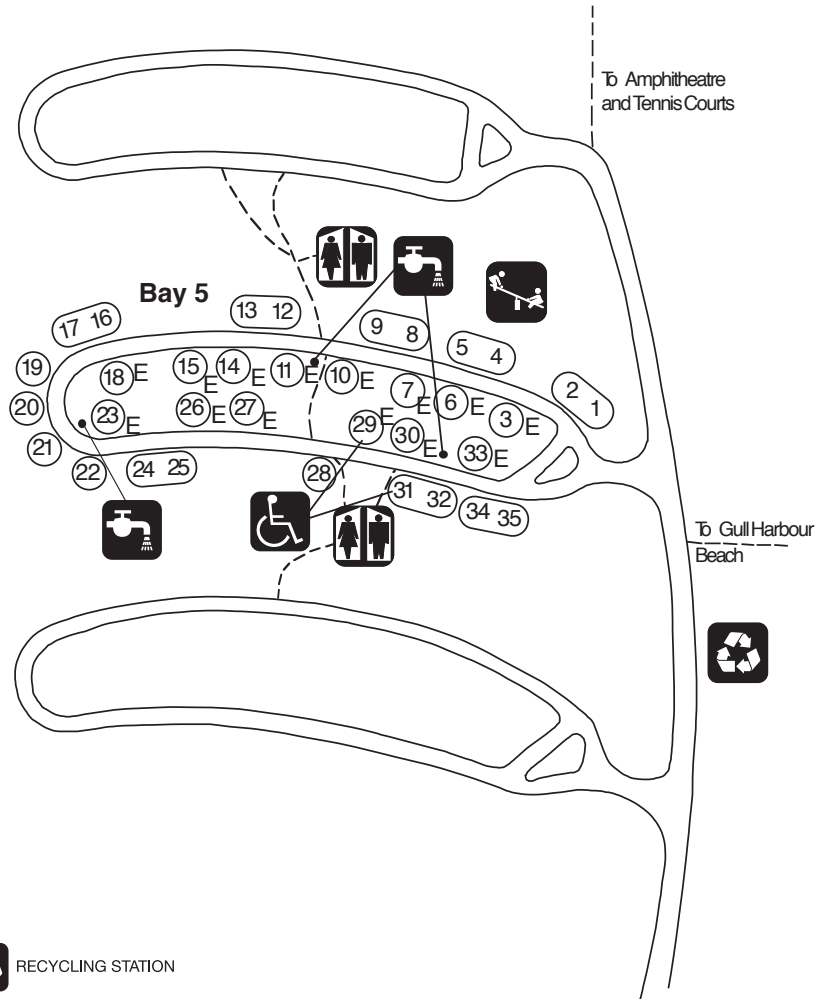

Seasonal Camping Sites

LEGEND

- DISABILITY ACCESSIBLE
- RECYCLING STATION
- PLAYGROUND
- WASHROOMS (MODERN)
- WATER SUPPLY

NOTE:

- 21 seasonal camping sites are basic.
- 14 seasonal camping sites are electrically serviced.
- Park Office Riverton 204-378-2945