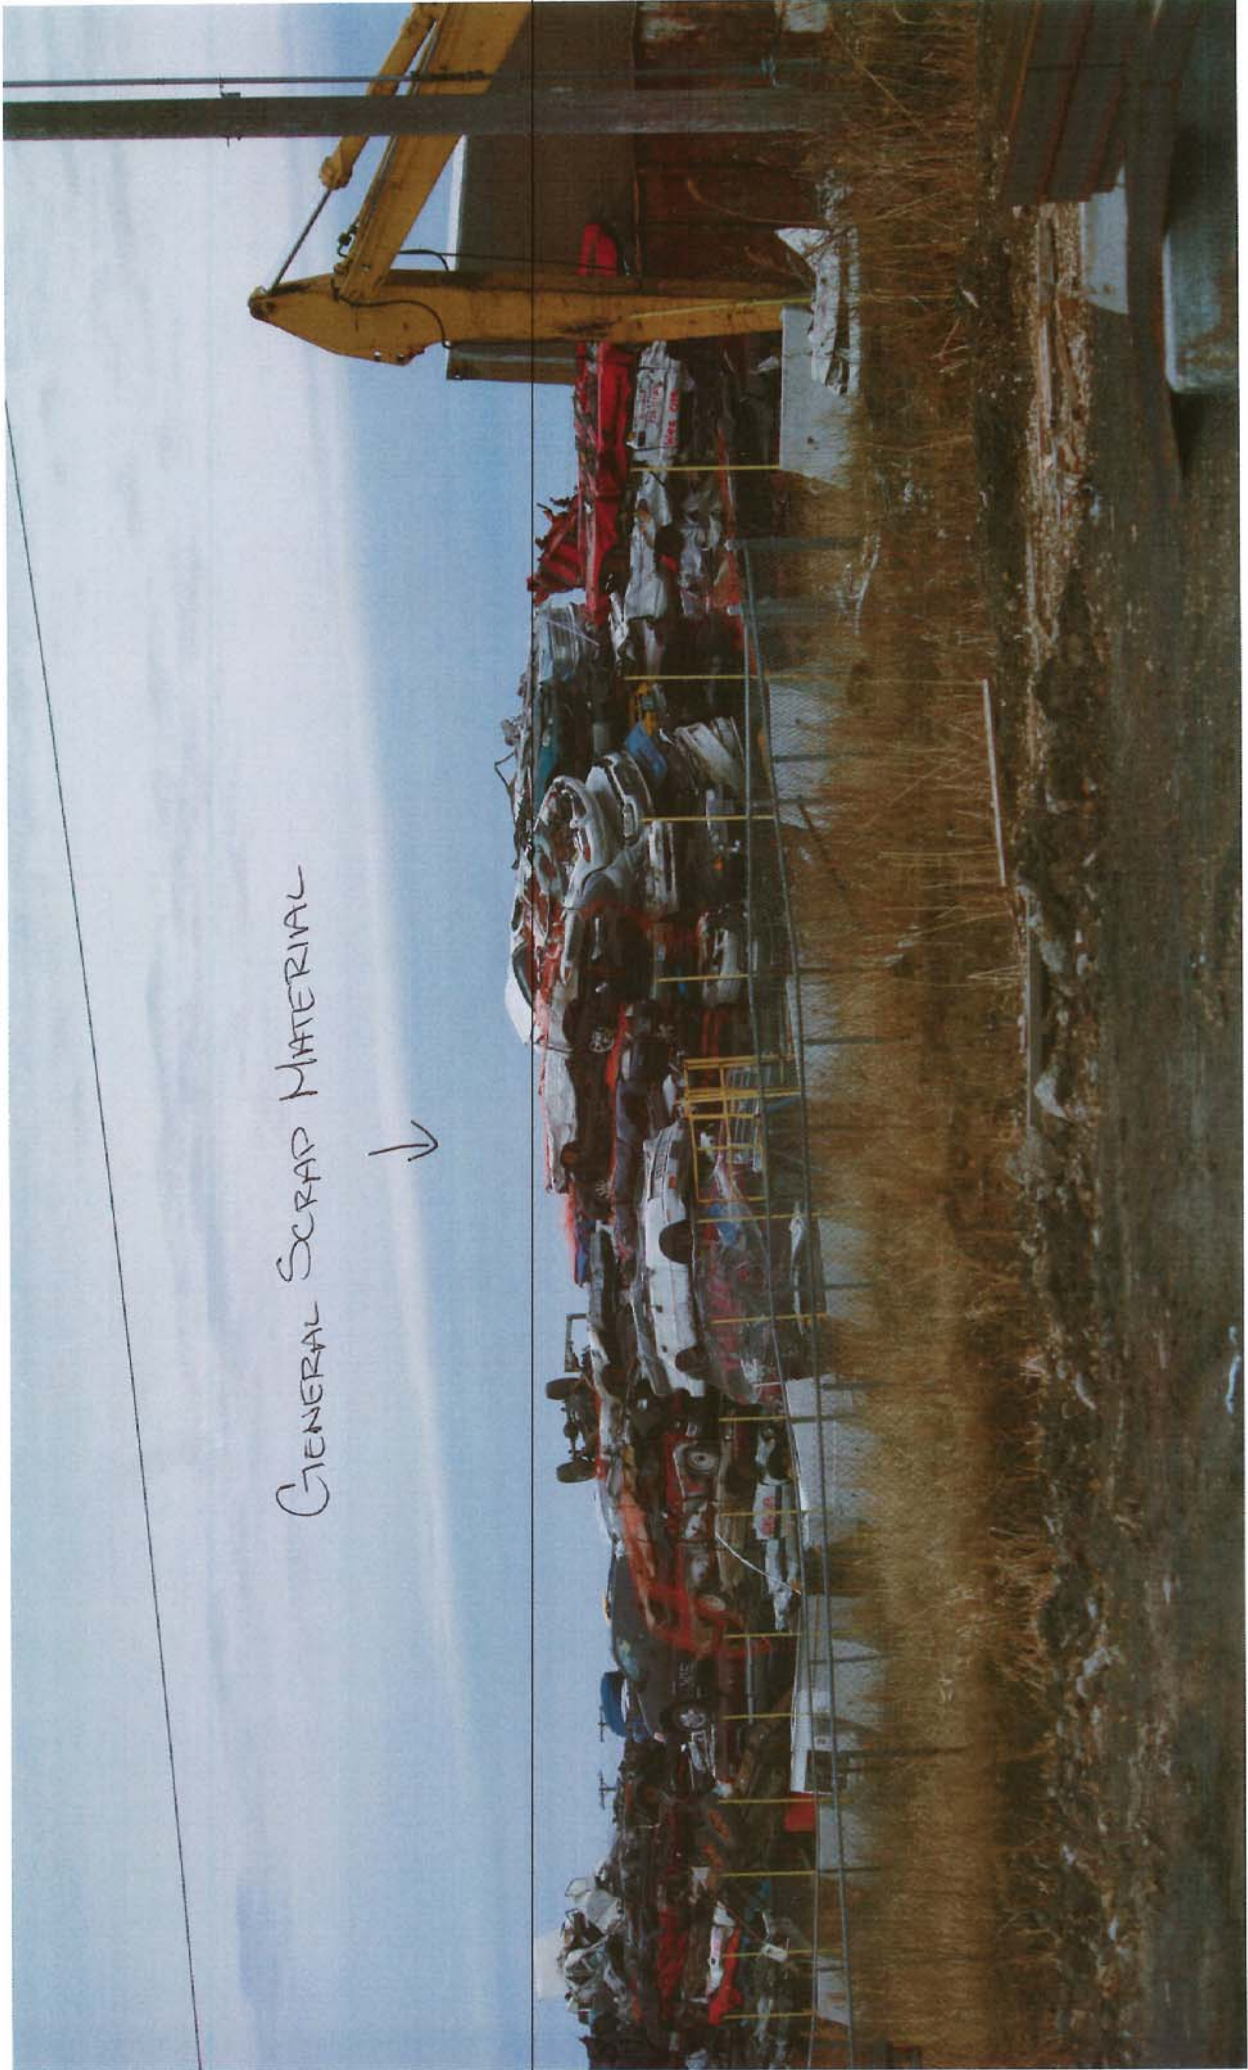

GENERAL SCRAP MATERIAL