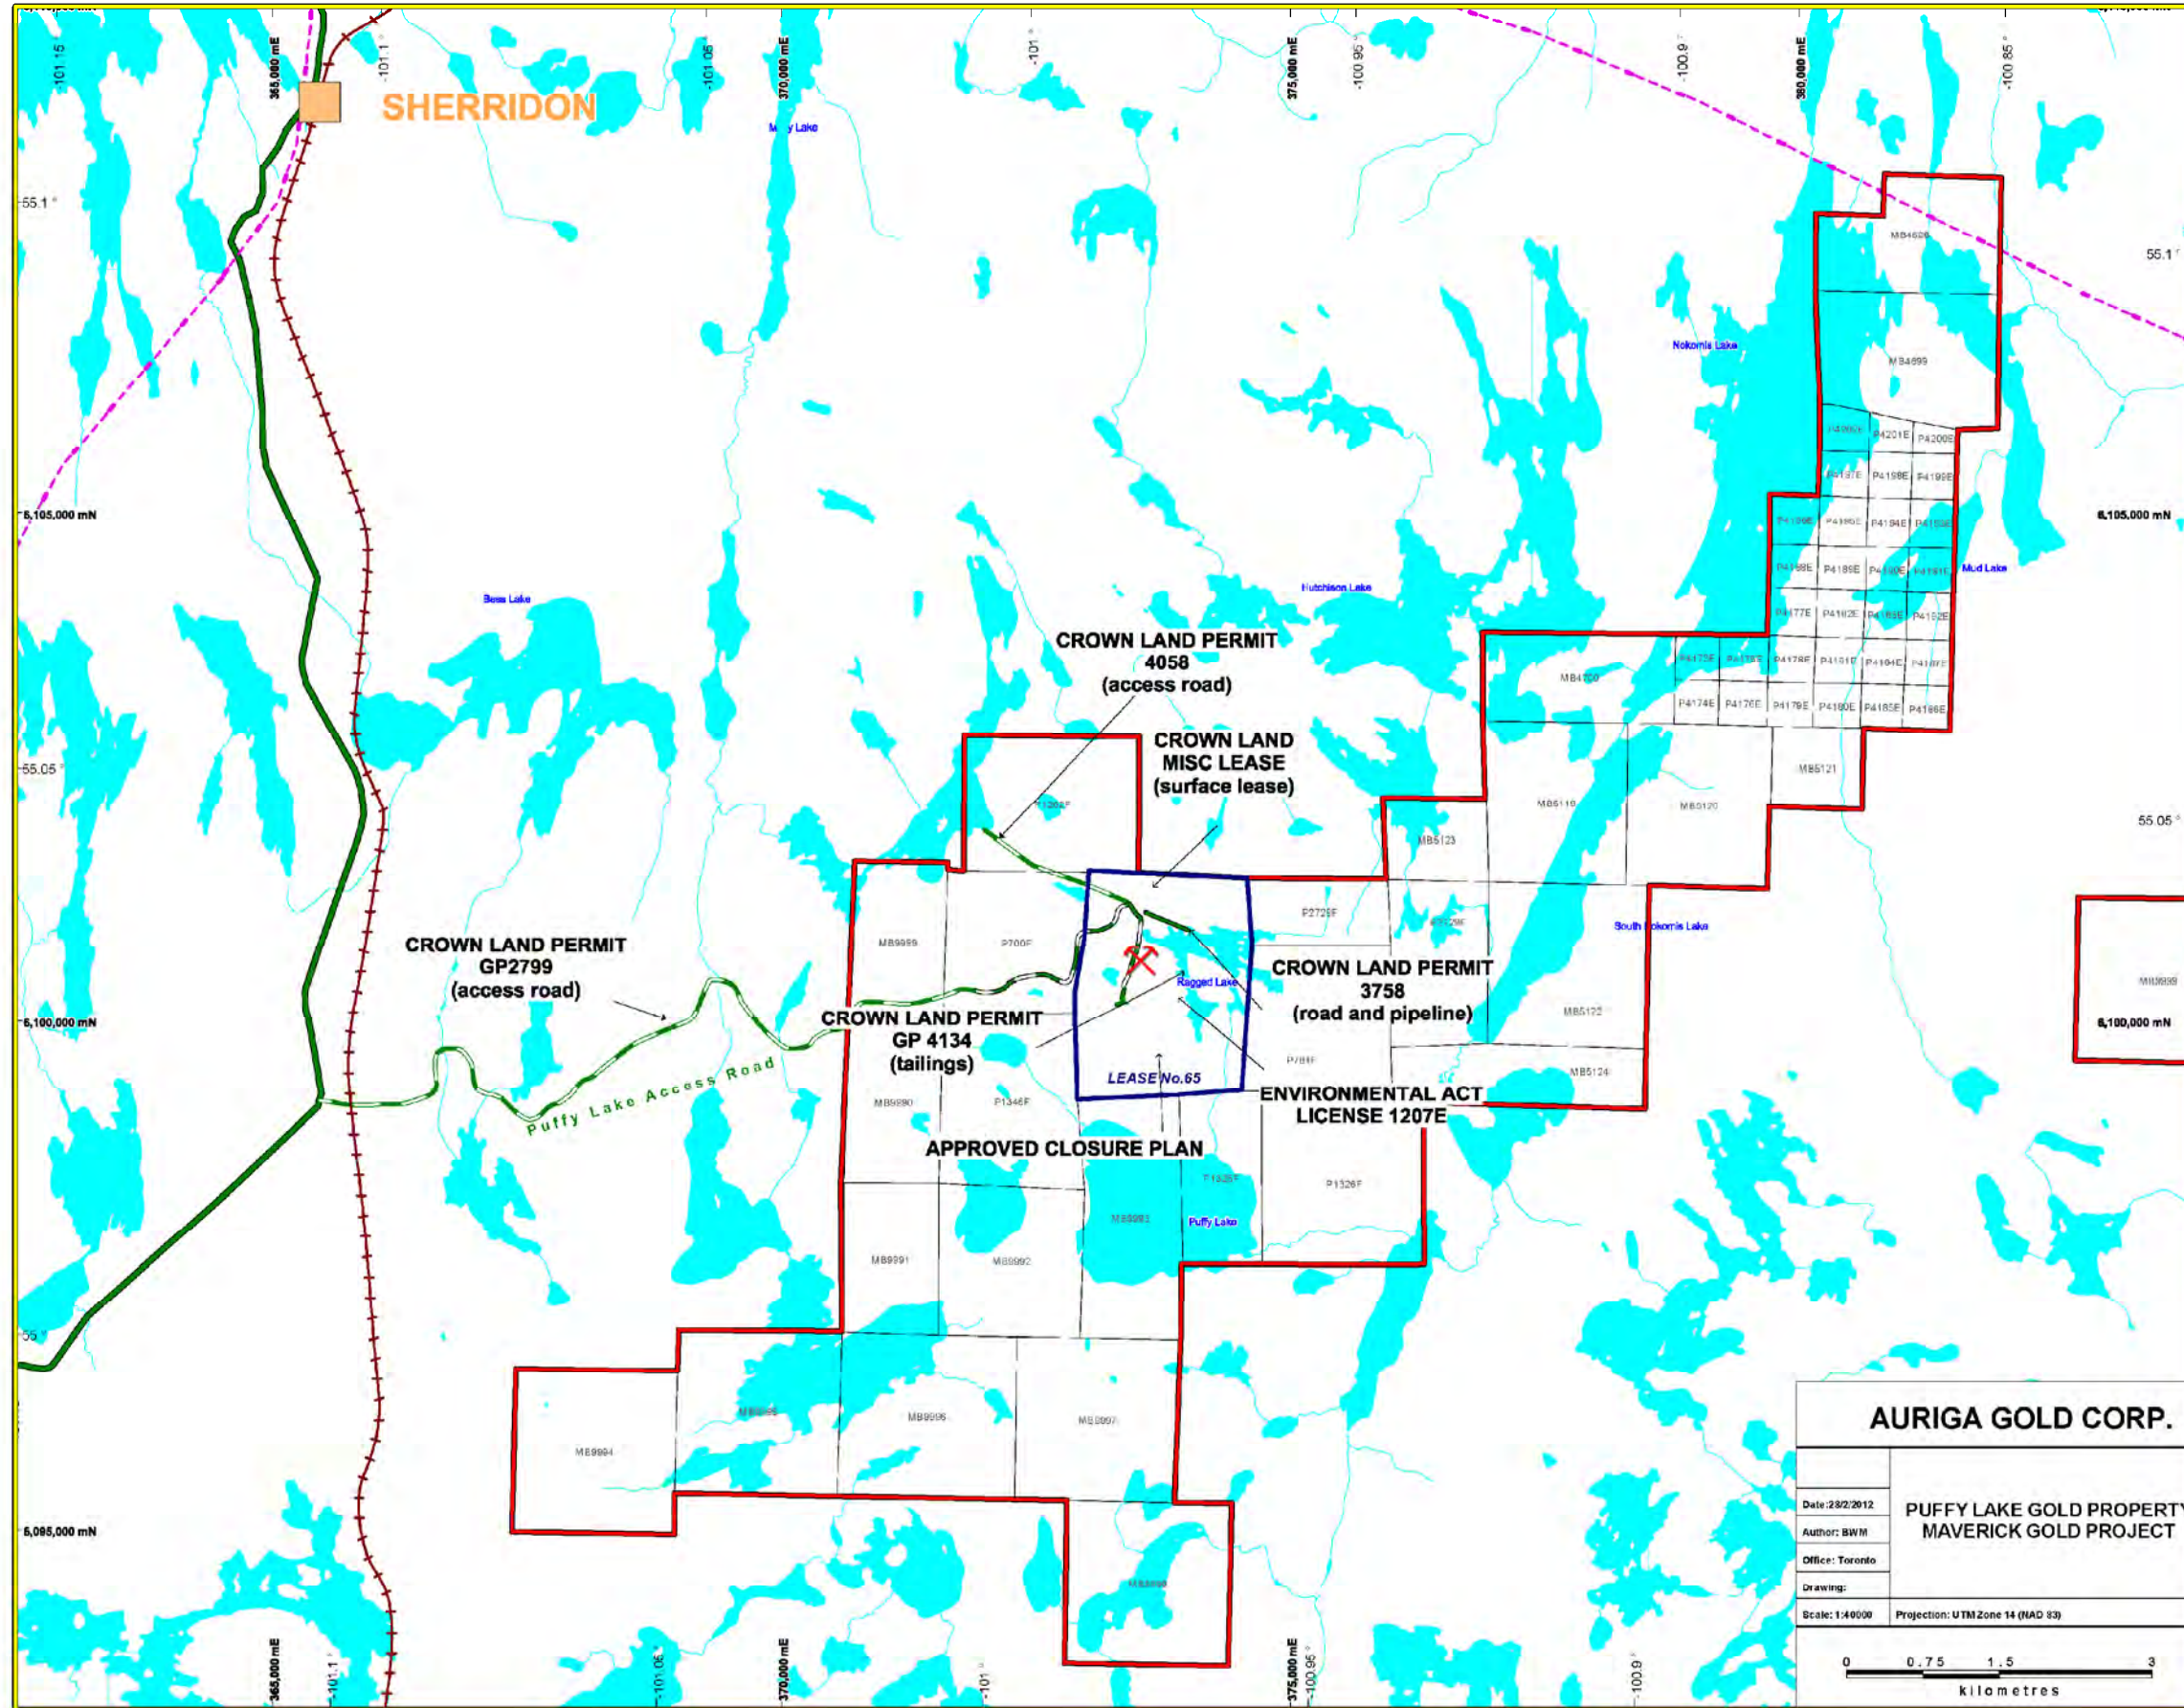

**Puffy Lake Mine
Notice of Alteration
Auriga Gold Corp.**

General Location Plan

Figure: 01

Image Provided by: Auriga Gold Corp.

- Property Boundary
- Mine Road
- Power Transmission Line
- Mill
- Puffy Lake Gold Mine
- Gold Bearing Horizon
- Mineral Showing
- Mineral Lease 65

Image Provided by: Auriga Gold Corp.

Puffy Lake Mine
Notice of Alteration
Auriga Gold Corp.

Site Plan

Figure: 04

Puffy Lake Mine
MINE SEQUENCING