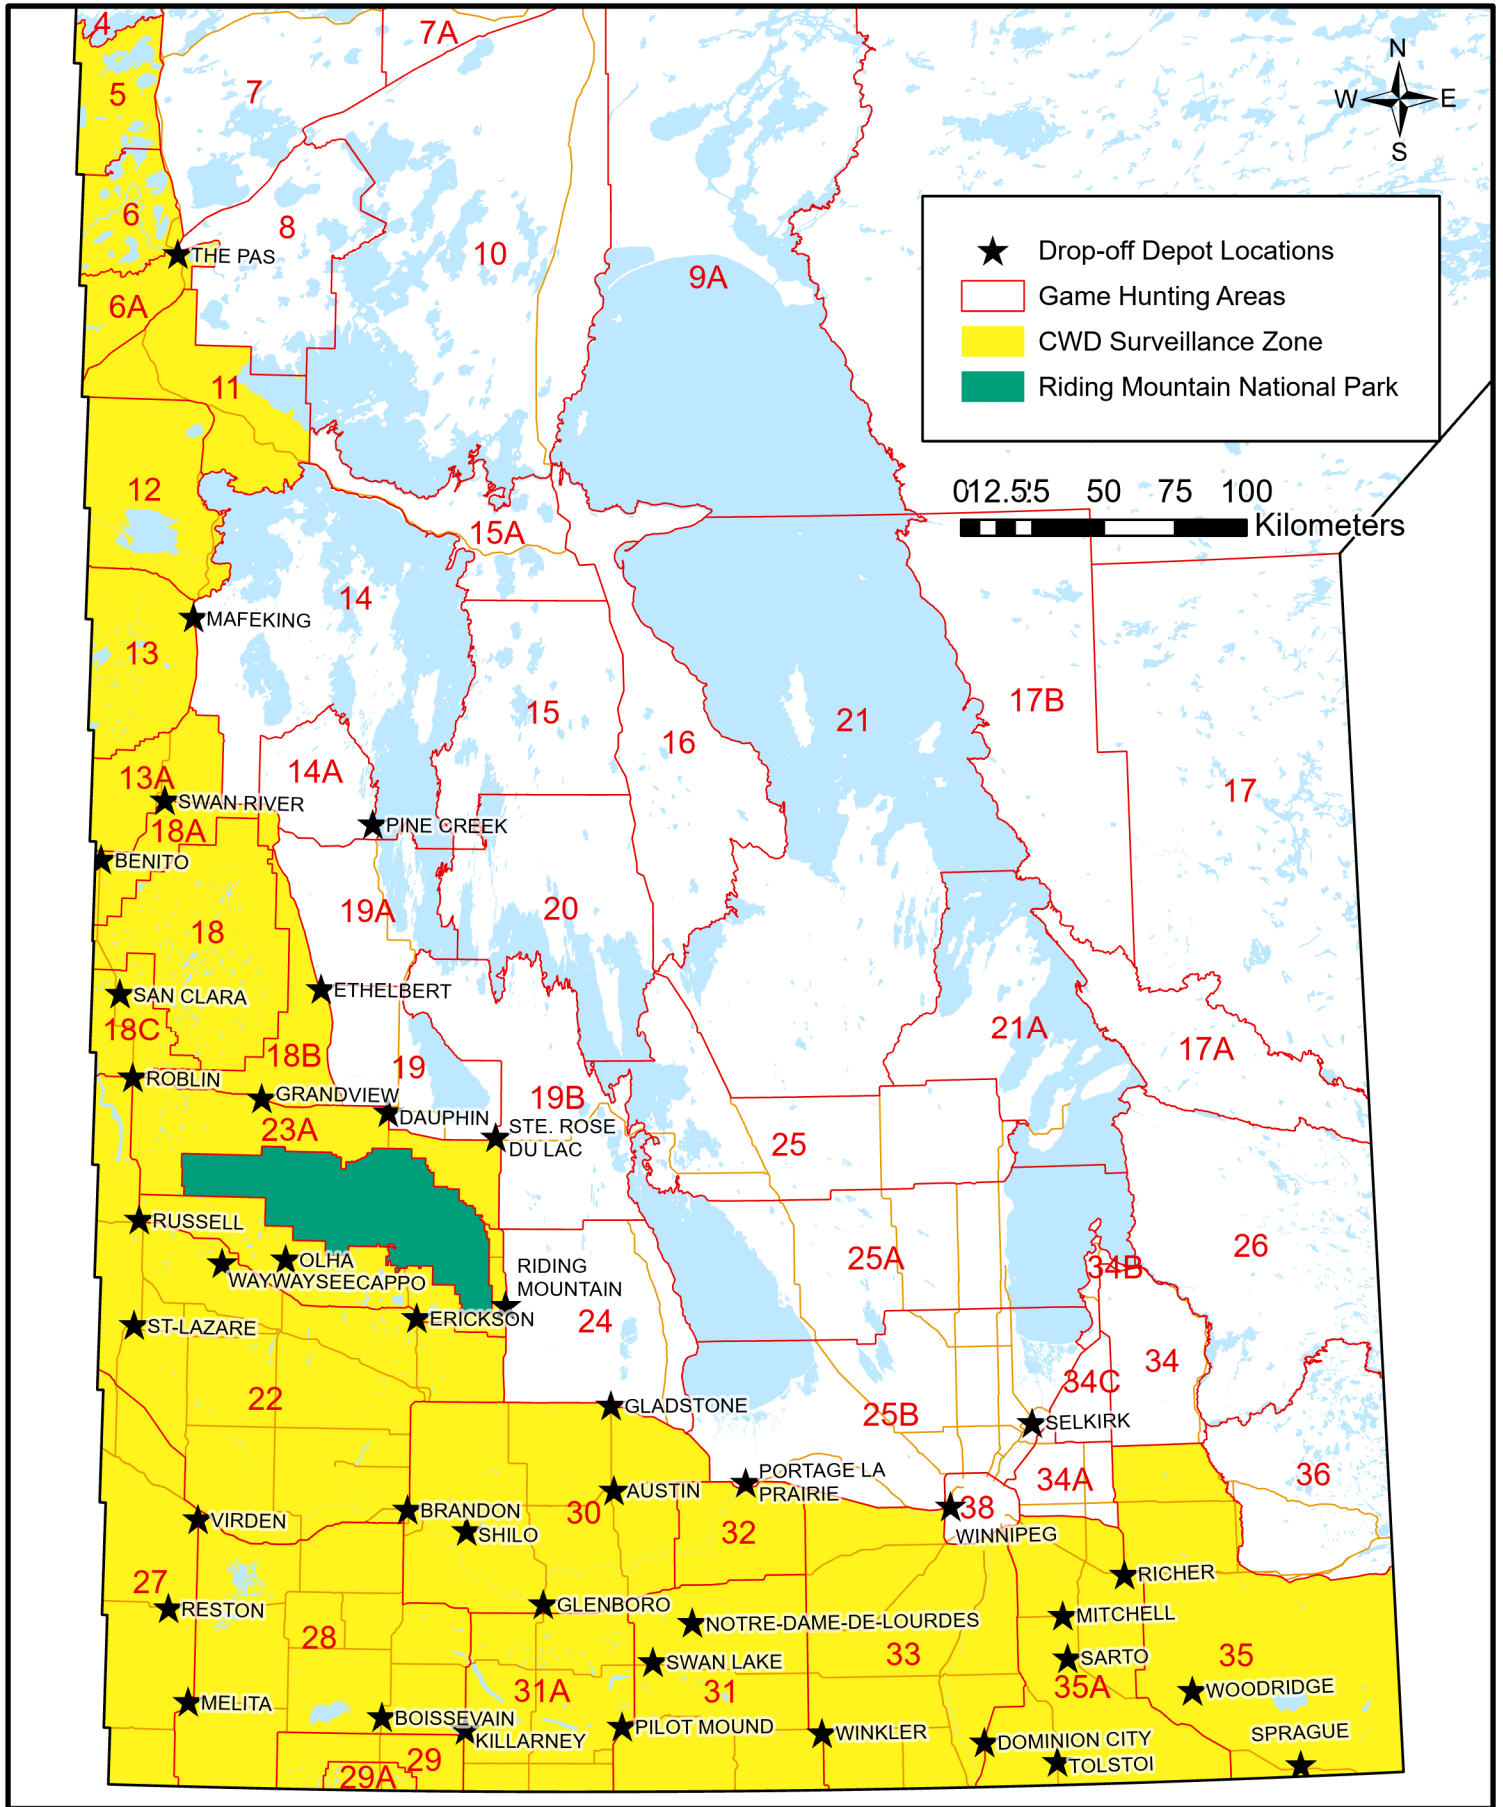

Chronic Wasting Disease (CWD) Surveillance Zone for Biological Sample Submissions, Game Hunting Areas, And Drop-Off Depot Locations