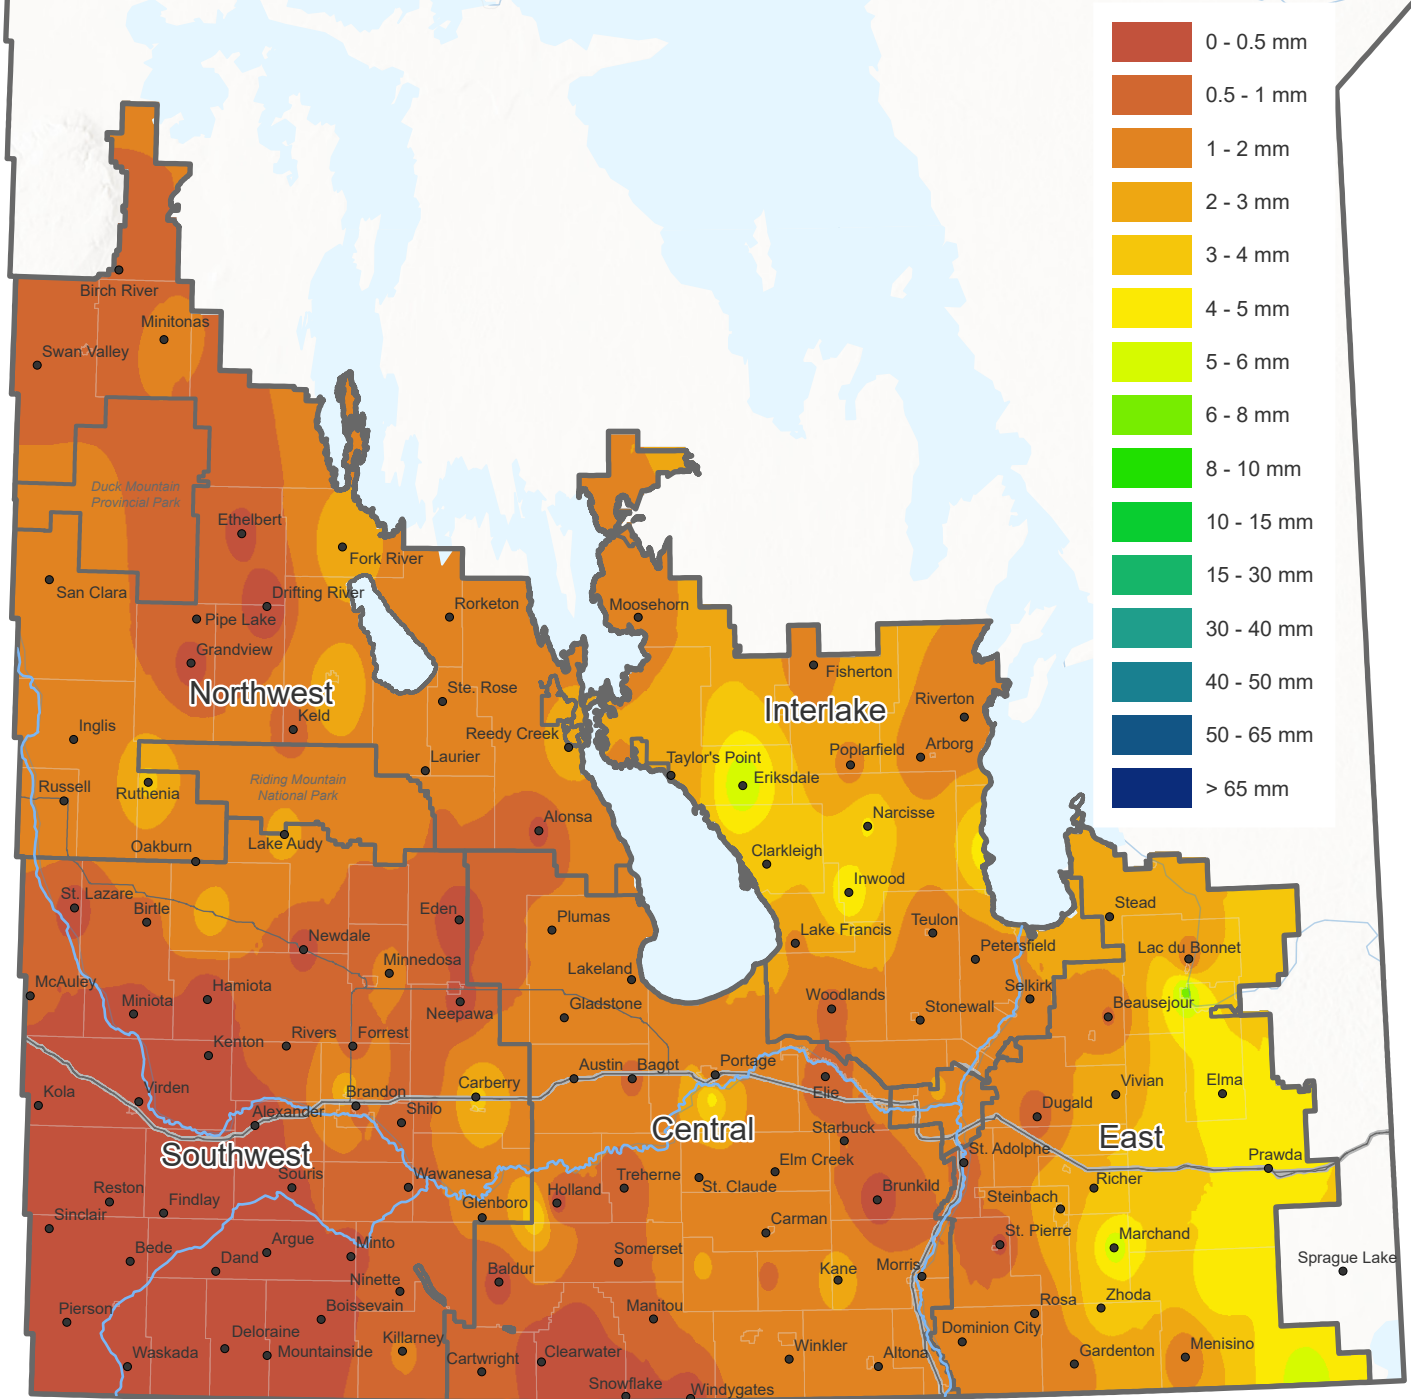

# Seven-Day Accumulated Precipitation

January 20 - 26, 2025

Prepared by Manitoba Agriculture, Ag-Weather Program

Map provides a regional estimation based on weather observations from the Ag-Weather Program and Environment and Climate Change Canada weather stations and should be supplemented by site-specific considerations. Local conditions may vary.