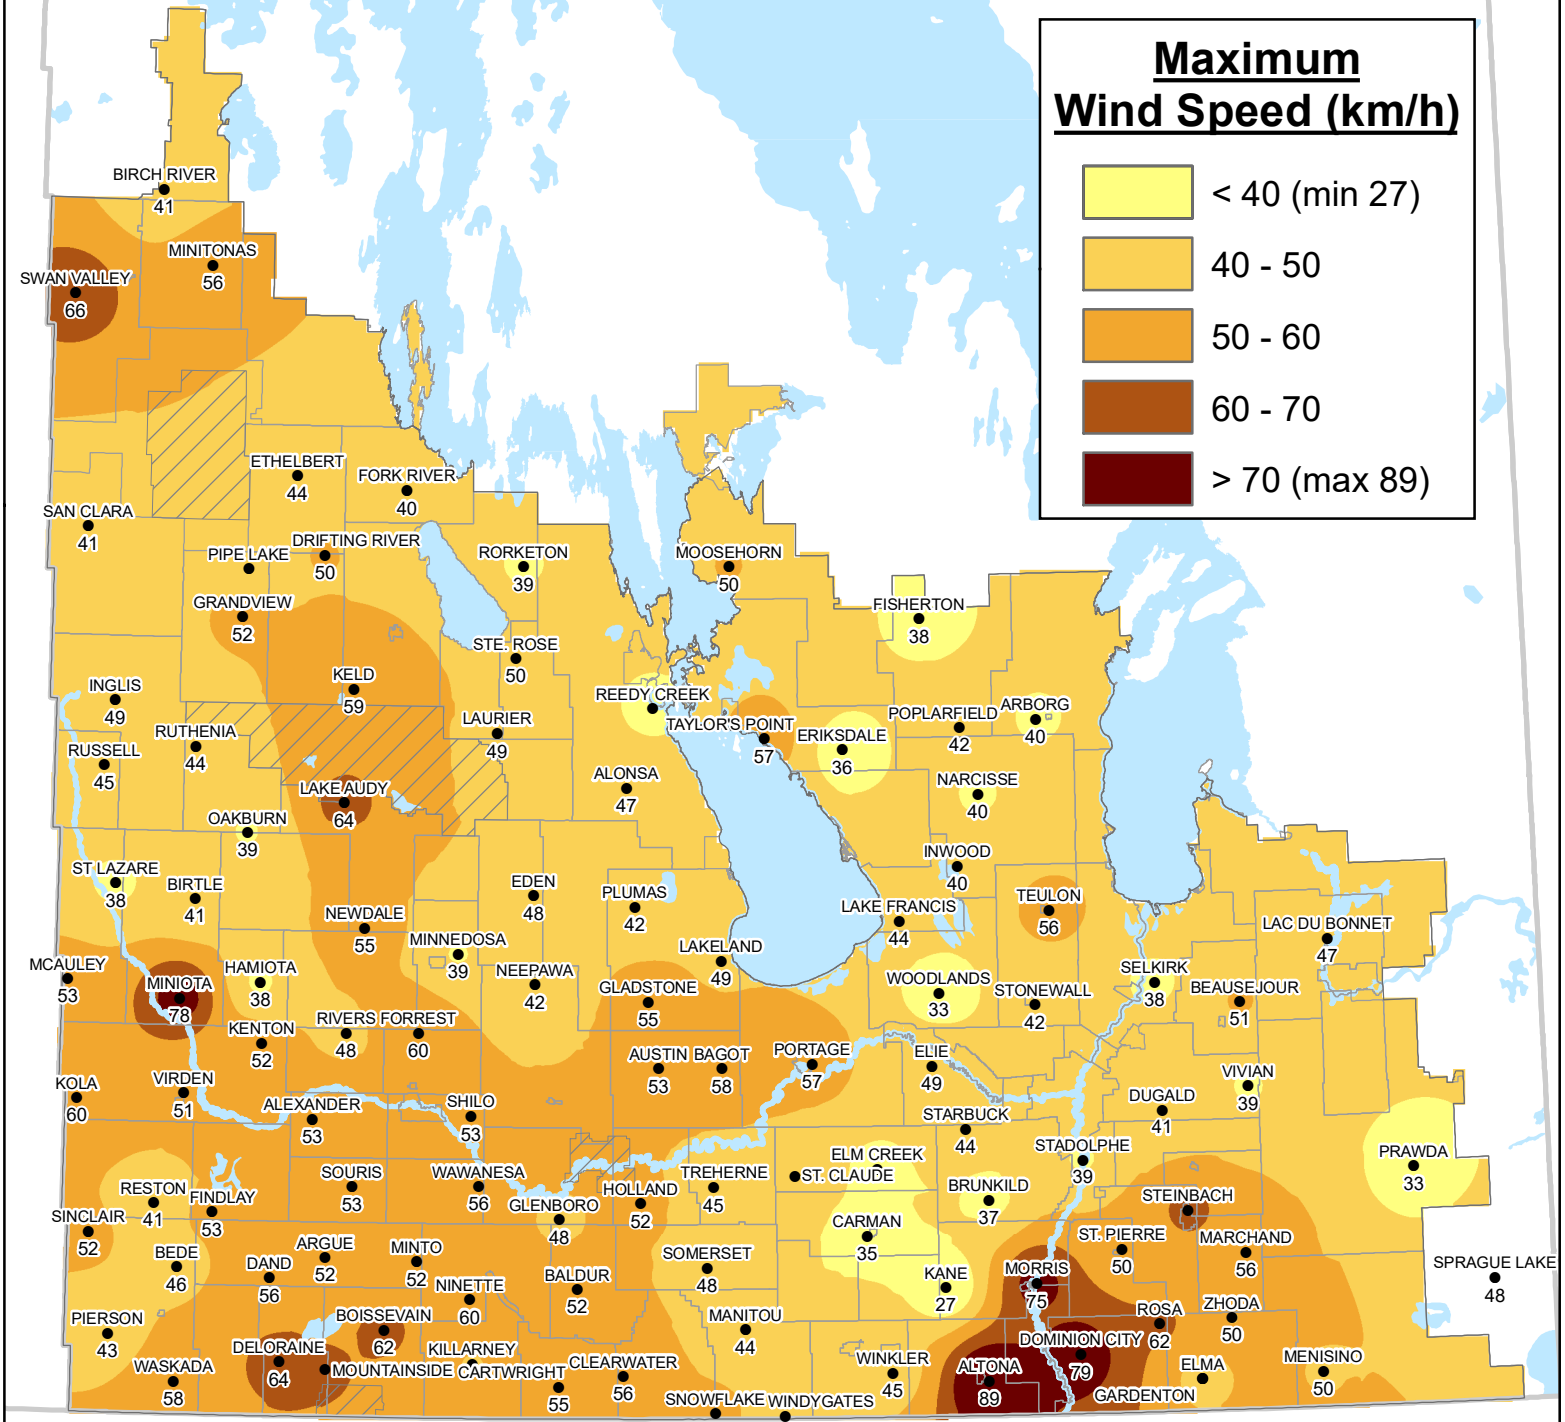

# Maximum Wind Speed

1 am, July 13, 2020 - 12 am, July 14, 2020

## Maximum Wind Speed (km/h)

Based on weather data recorded from MB Agriculture Weather Program.  
 Information on the map provides regional representation at monitored locations.  
 The number displayed at each location represents the maximum wind speed in km/h observed at the weather station.